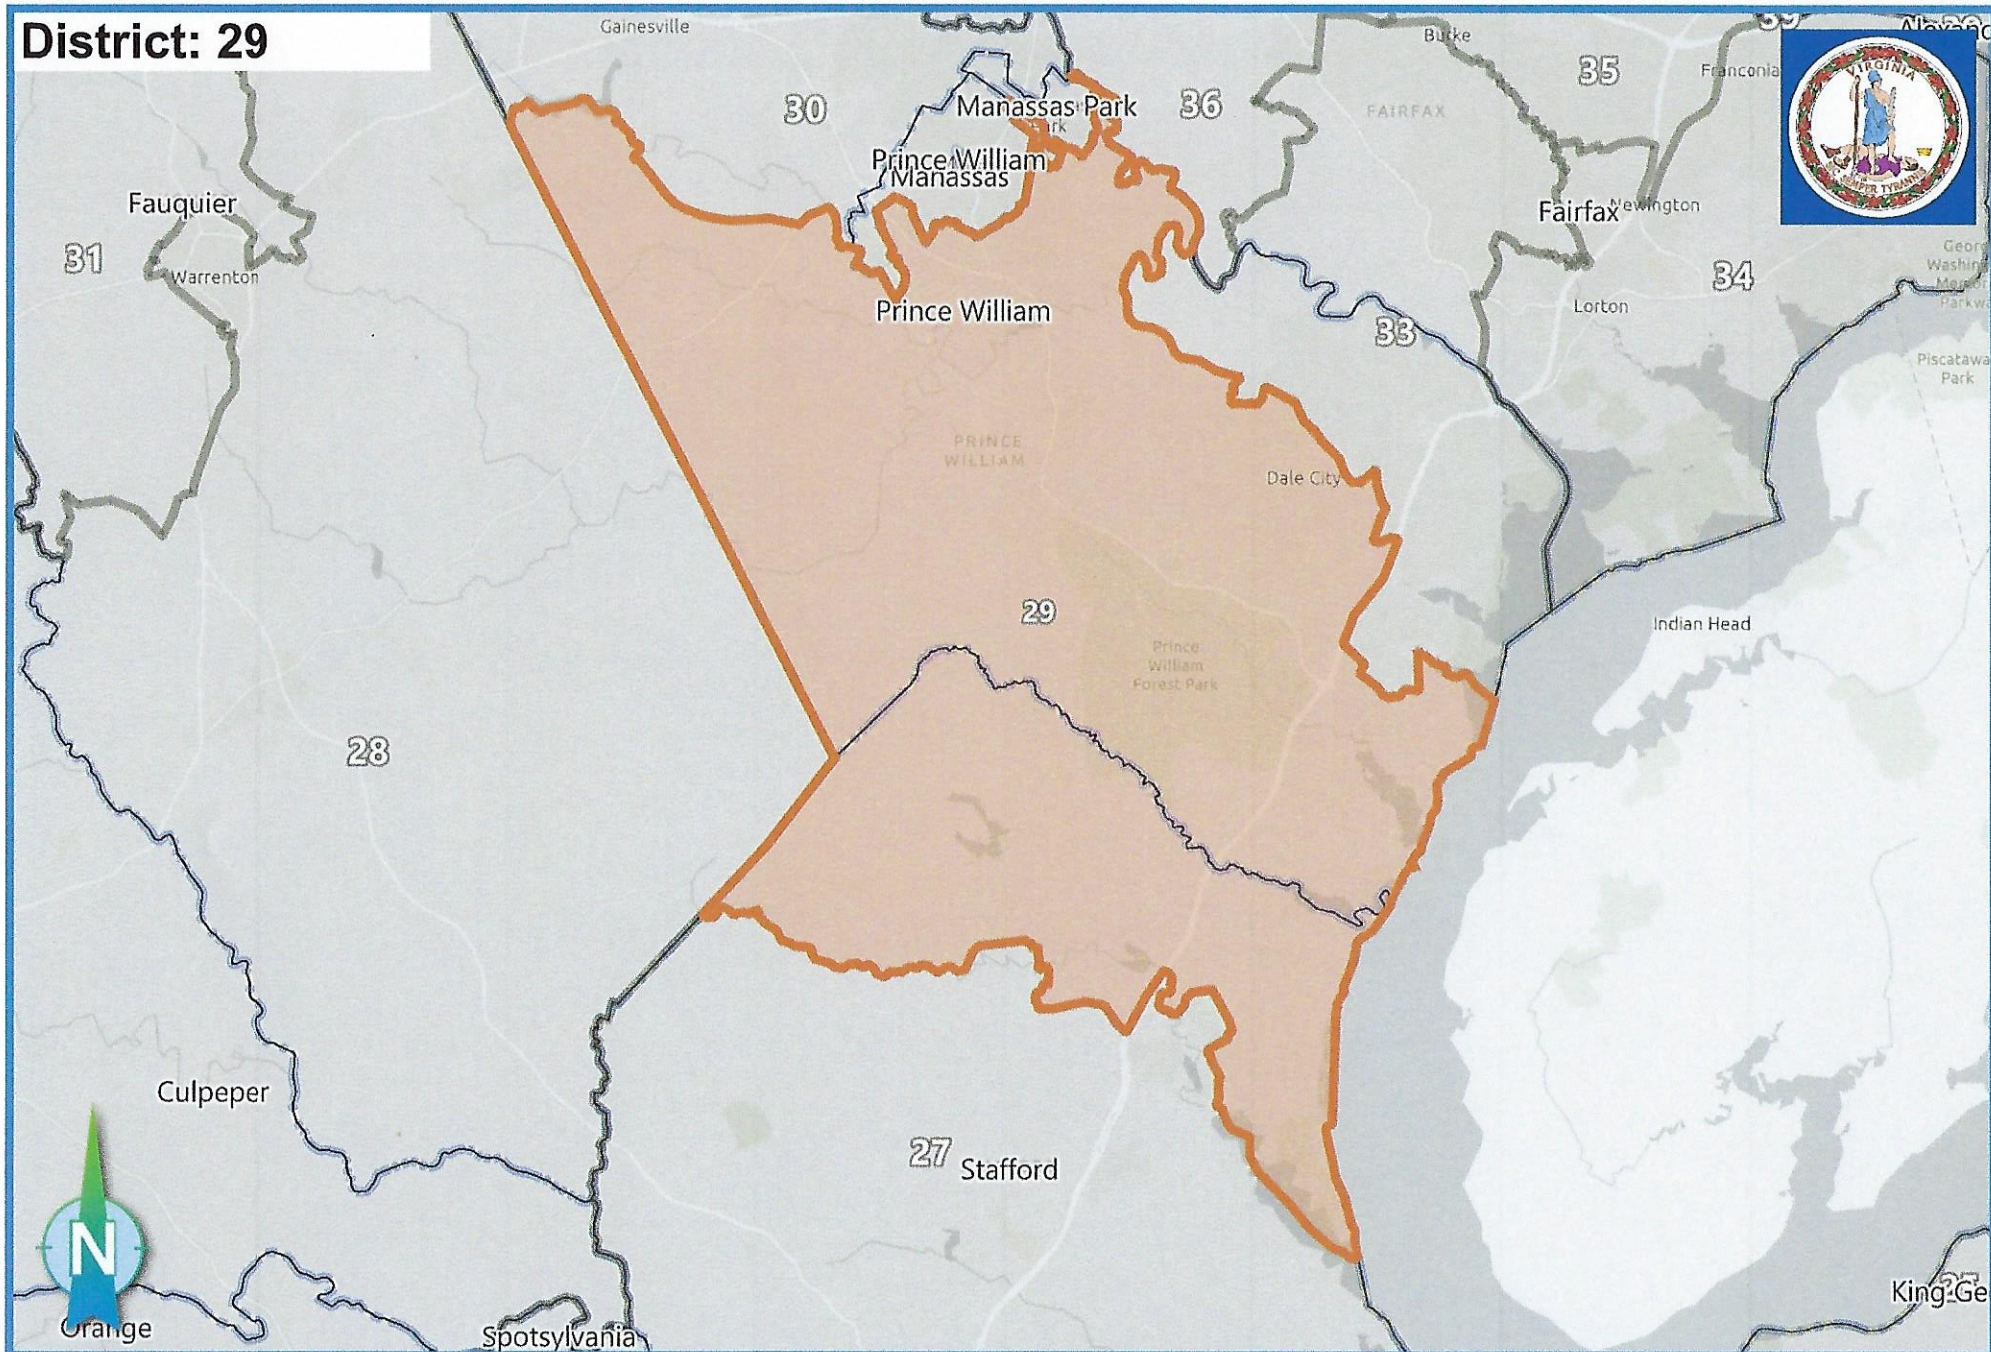

District: 29

Ideal Population: 215,785

Deviation: -2.37 %

Total Population: 210,667

Based on: 2020 Census Geography, 2020 PL94-171

Map Date: 12/23/2021 2:21:50 PM Plan Last Edited on: 12/23/2021 2:10:58 PM