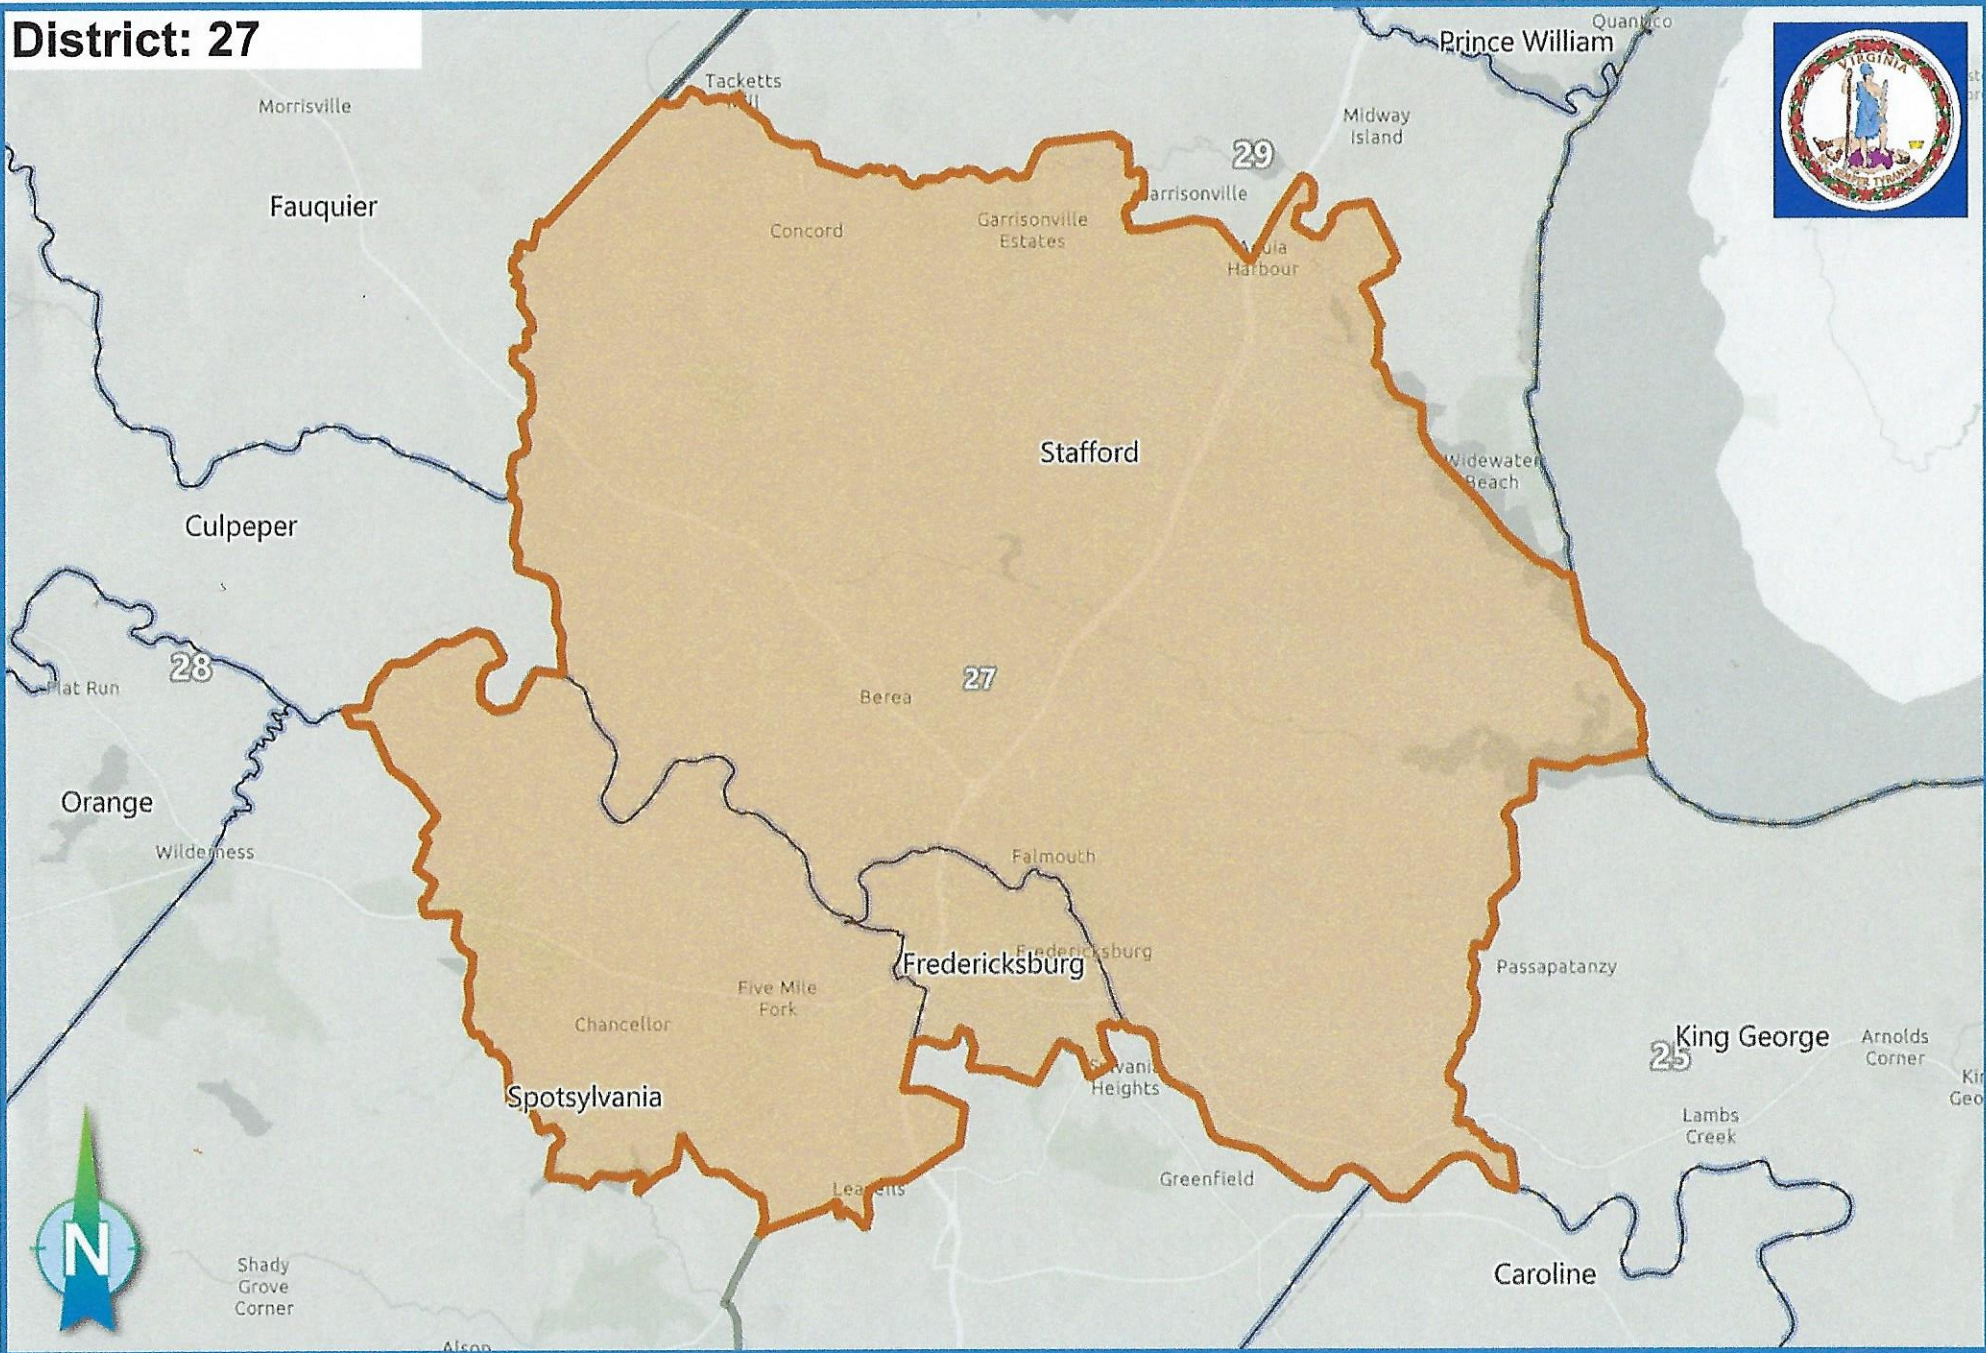

District: 27

Ideal Population: 215,785

Deviation: -1.16 %

Total Population: 213,276

Based on: 2020 Census Geography, 2020 PL94-171