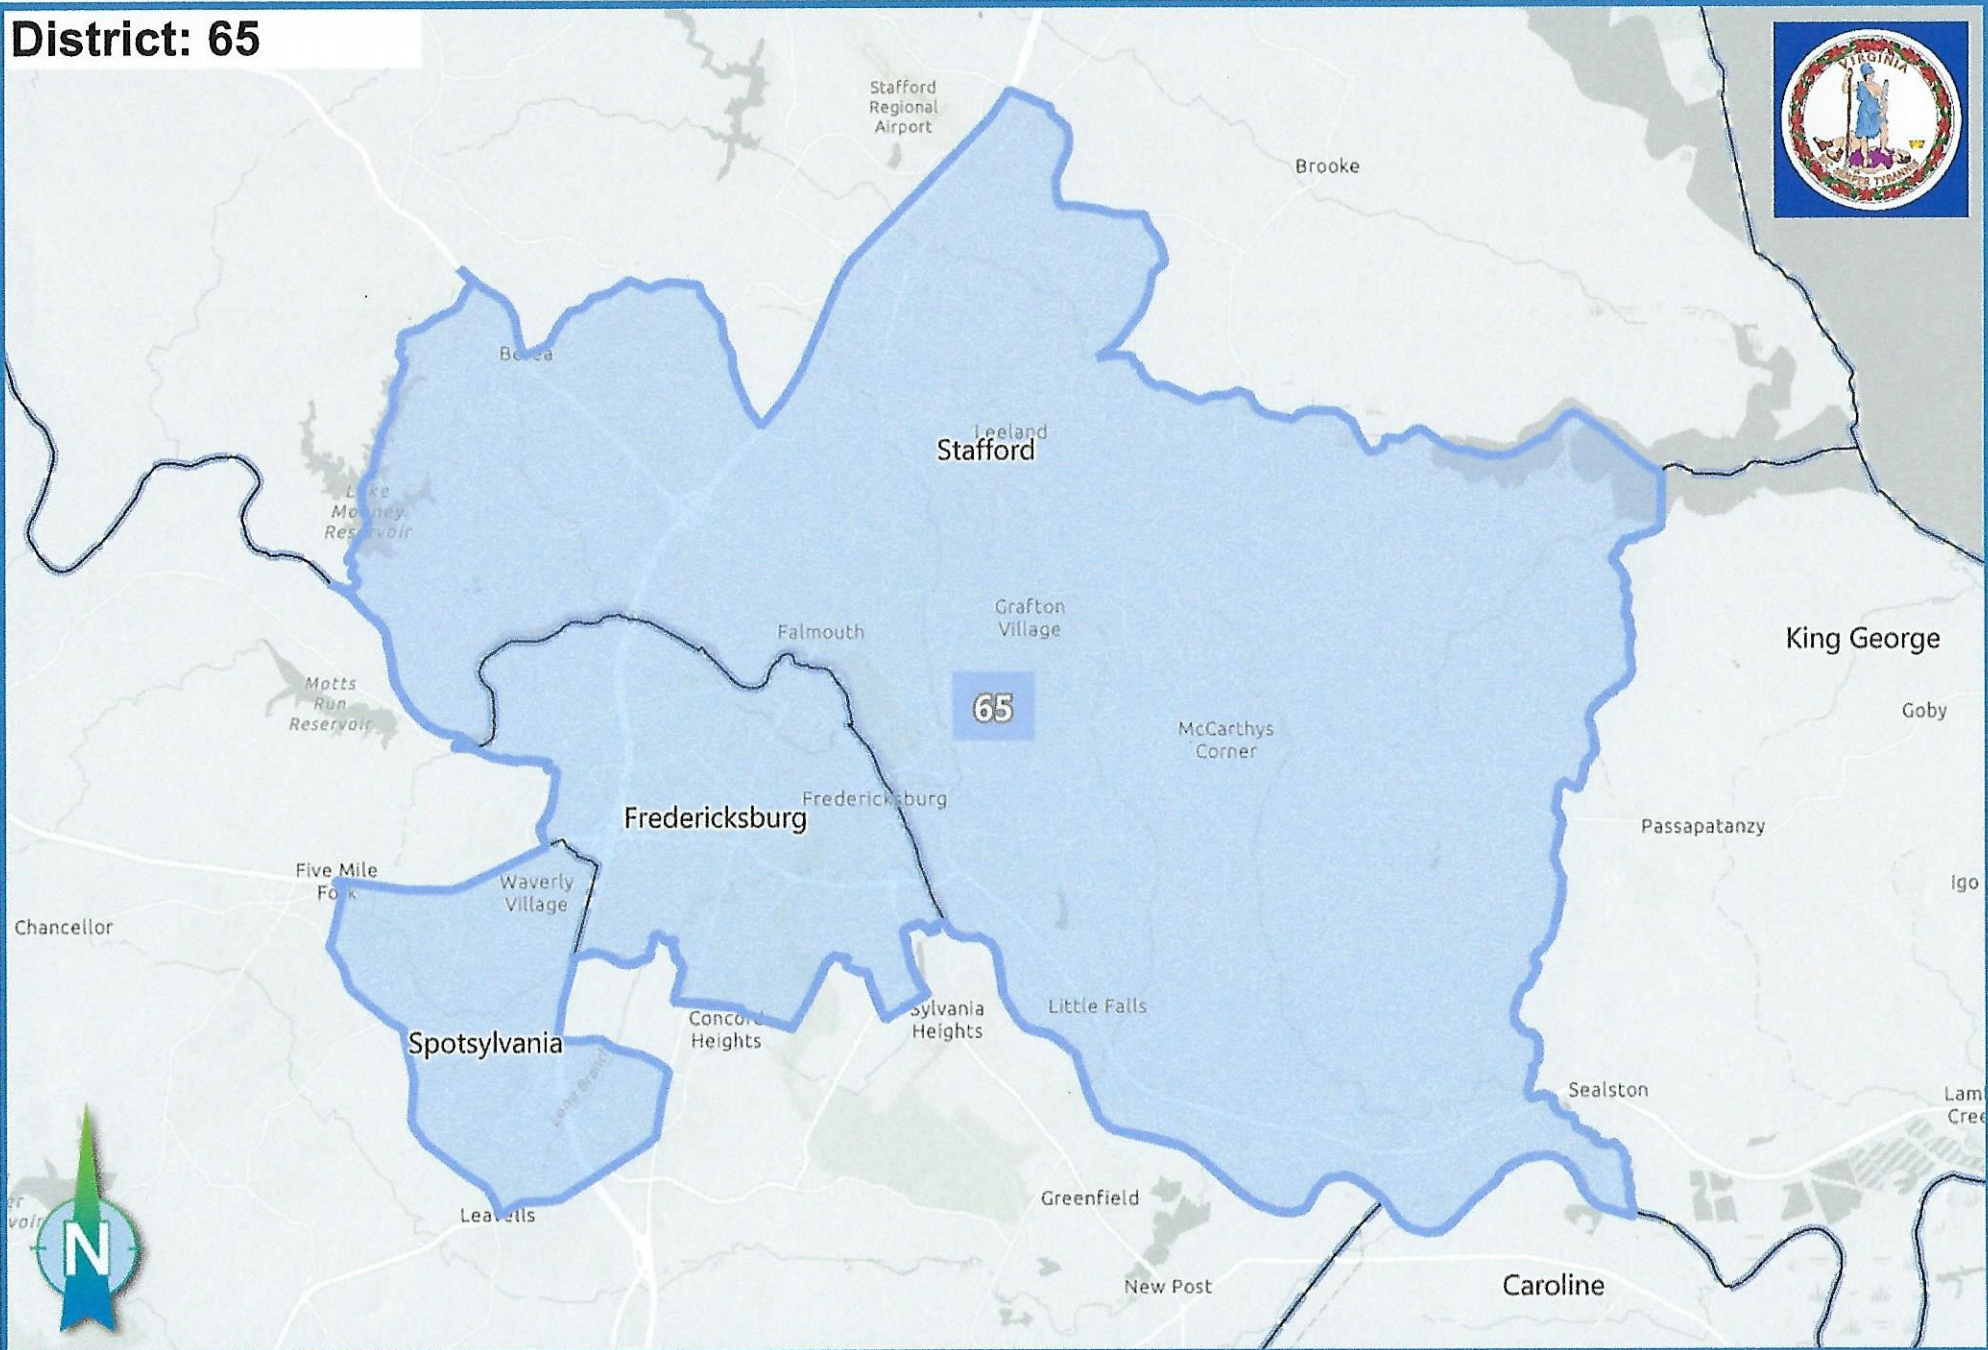

# District: 65

Ideal Population: 86,314

Deviation: 0.96 %

Total Population: 87,139

Based on: 2020 Census Geography, 2020 PL94-171