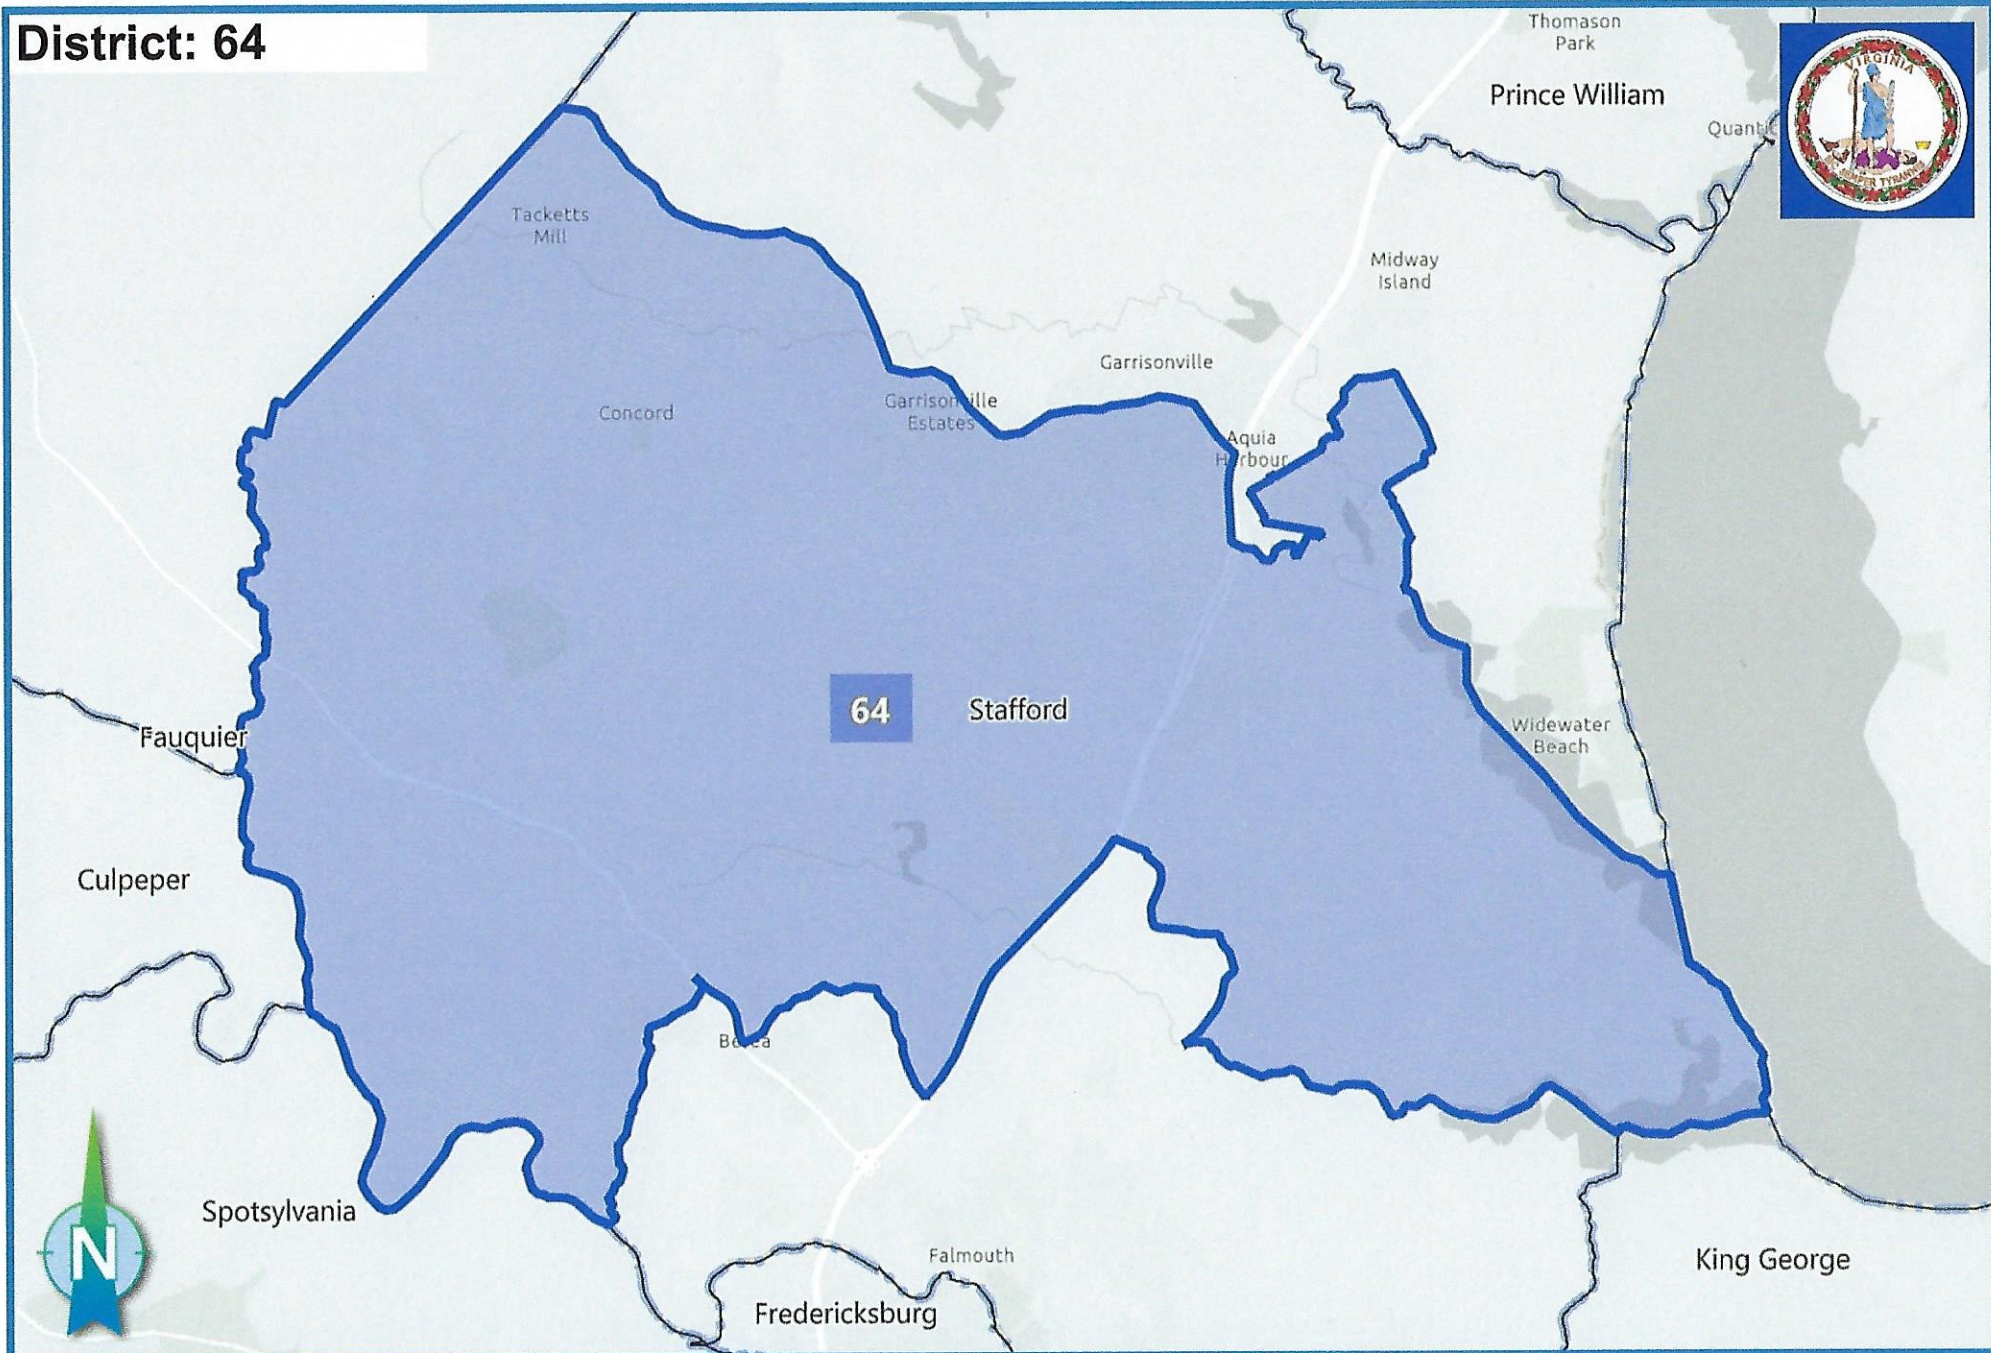

District: 64

Ideal Population: 86,314

Deviation: -1.74 %

Total Population: 84,809

Based on: 2020 Census Geography, 2020 PL94-171