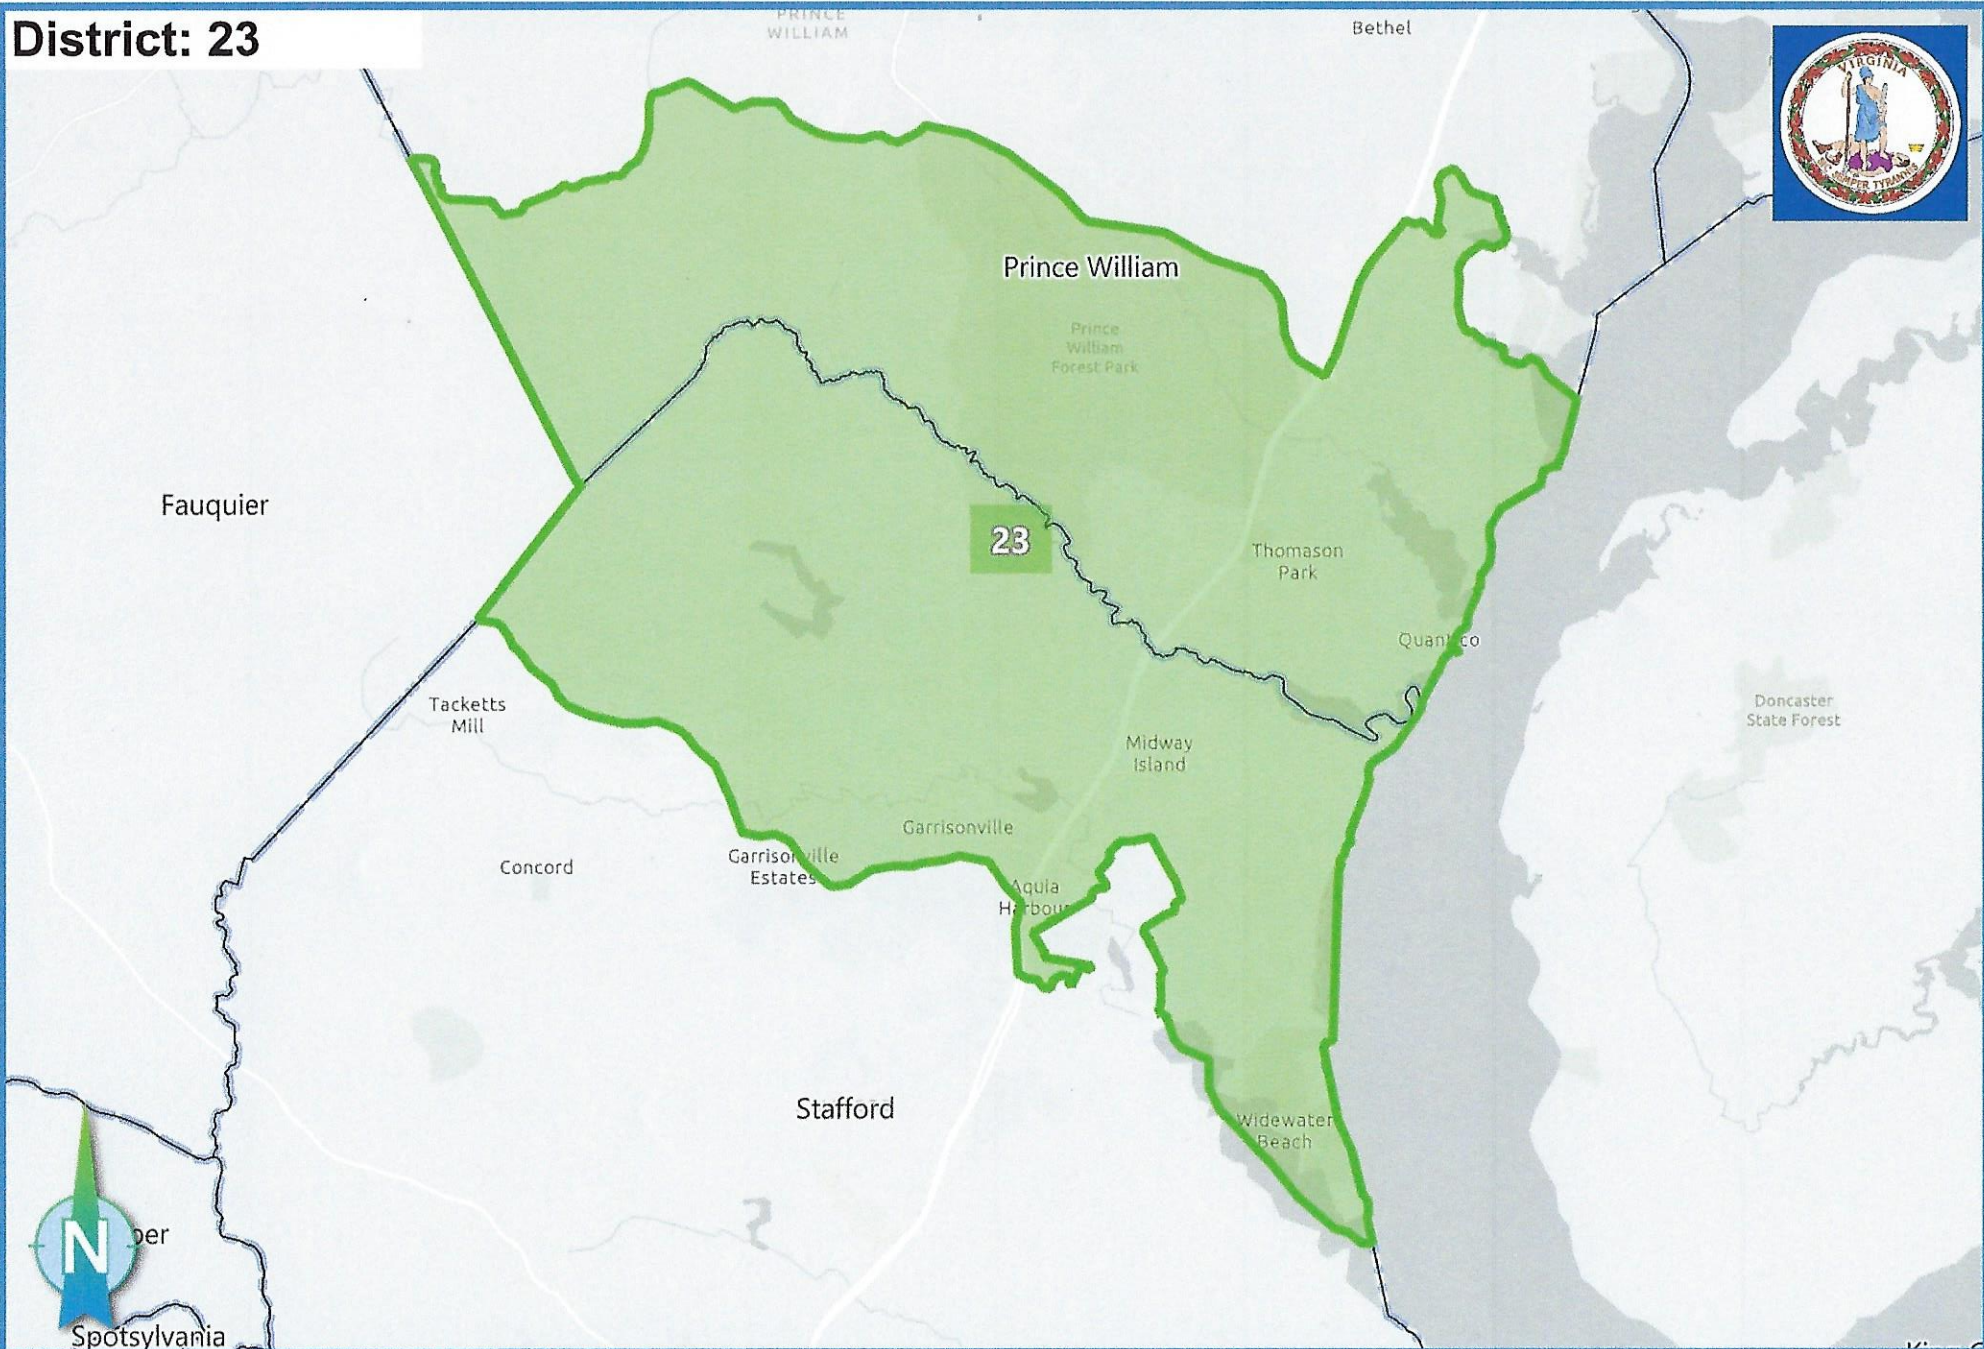

District: 23

Ideal Population: 86,314

Deviation: -0.04 %

Total Population: 86,276

Based on: 2020 Census Geography, 2020 PL94-171