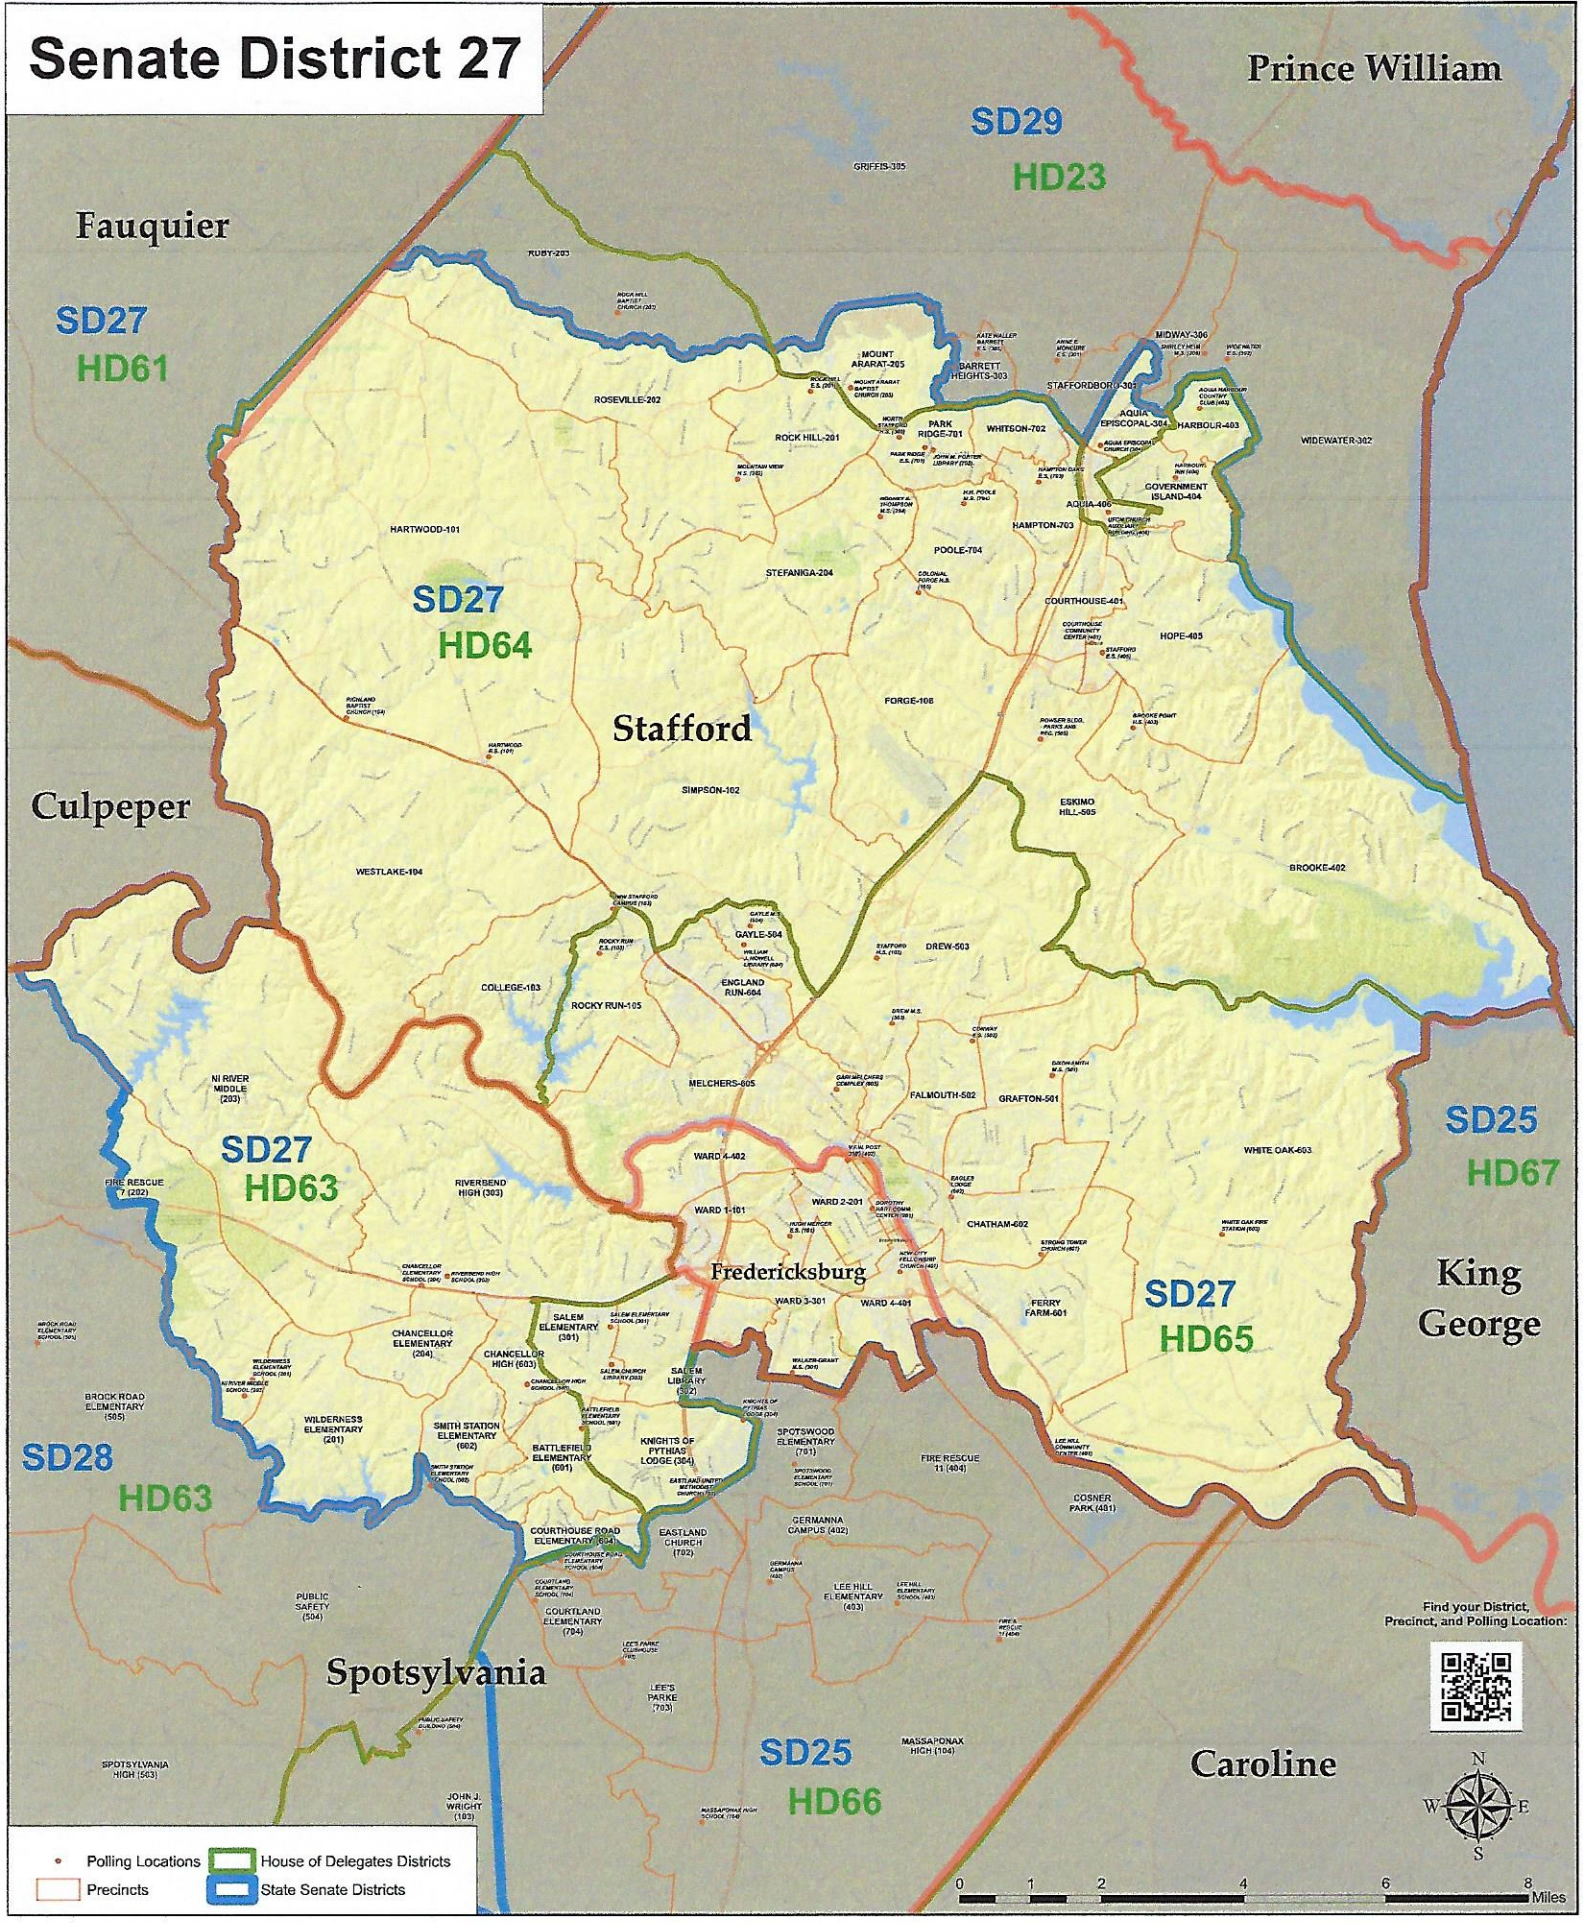

Senate District 27

Fauquier

Prince William

SD27
HD61

SD29
HD23

SD27
HD64

Stafford

Culpeper

SD27
HD63

SD25
HD67

King George

SD27
HD65

SD28
HD63

Spotsylvania

SD25
HD66

Caroline

- Polling Locations
- ▭ House of Delegates Districts
- ▭ State Senate Districts
- ▭ Precincts