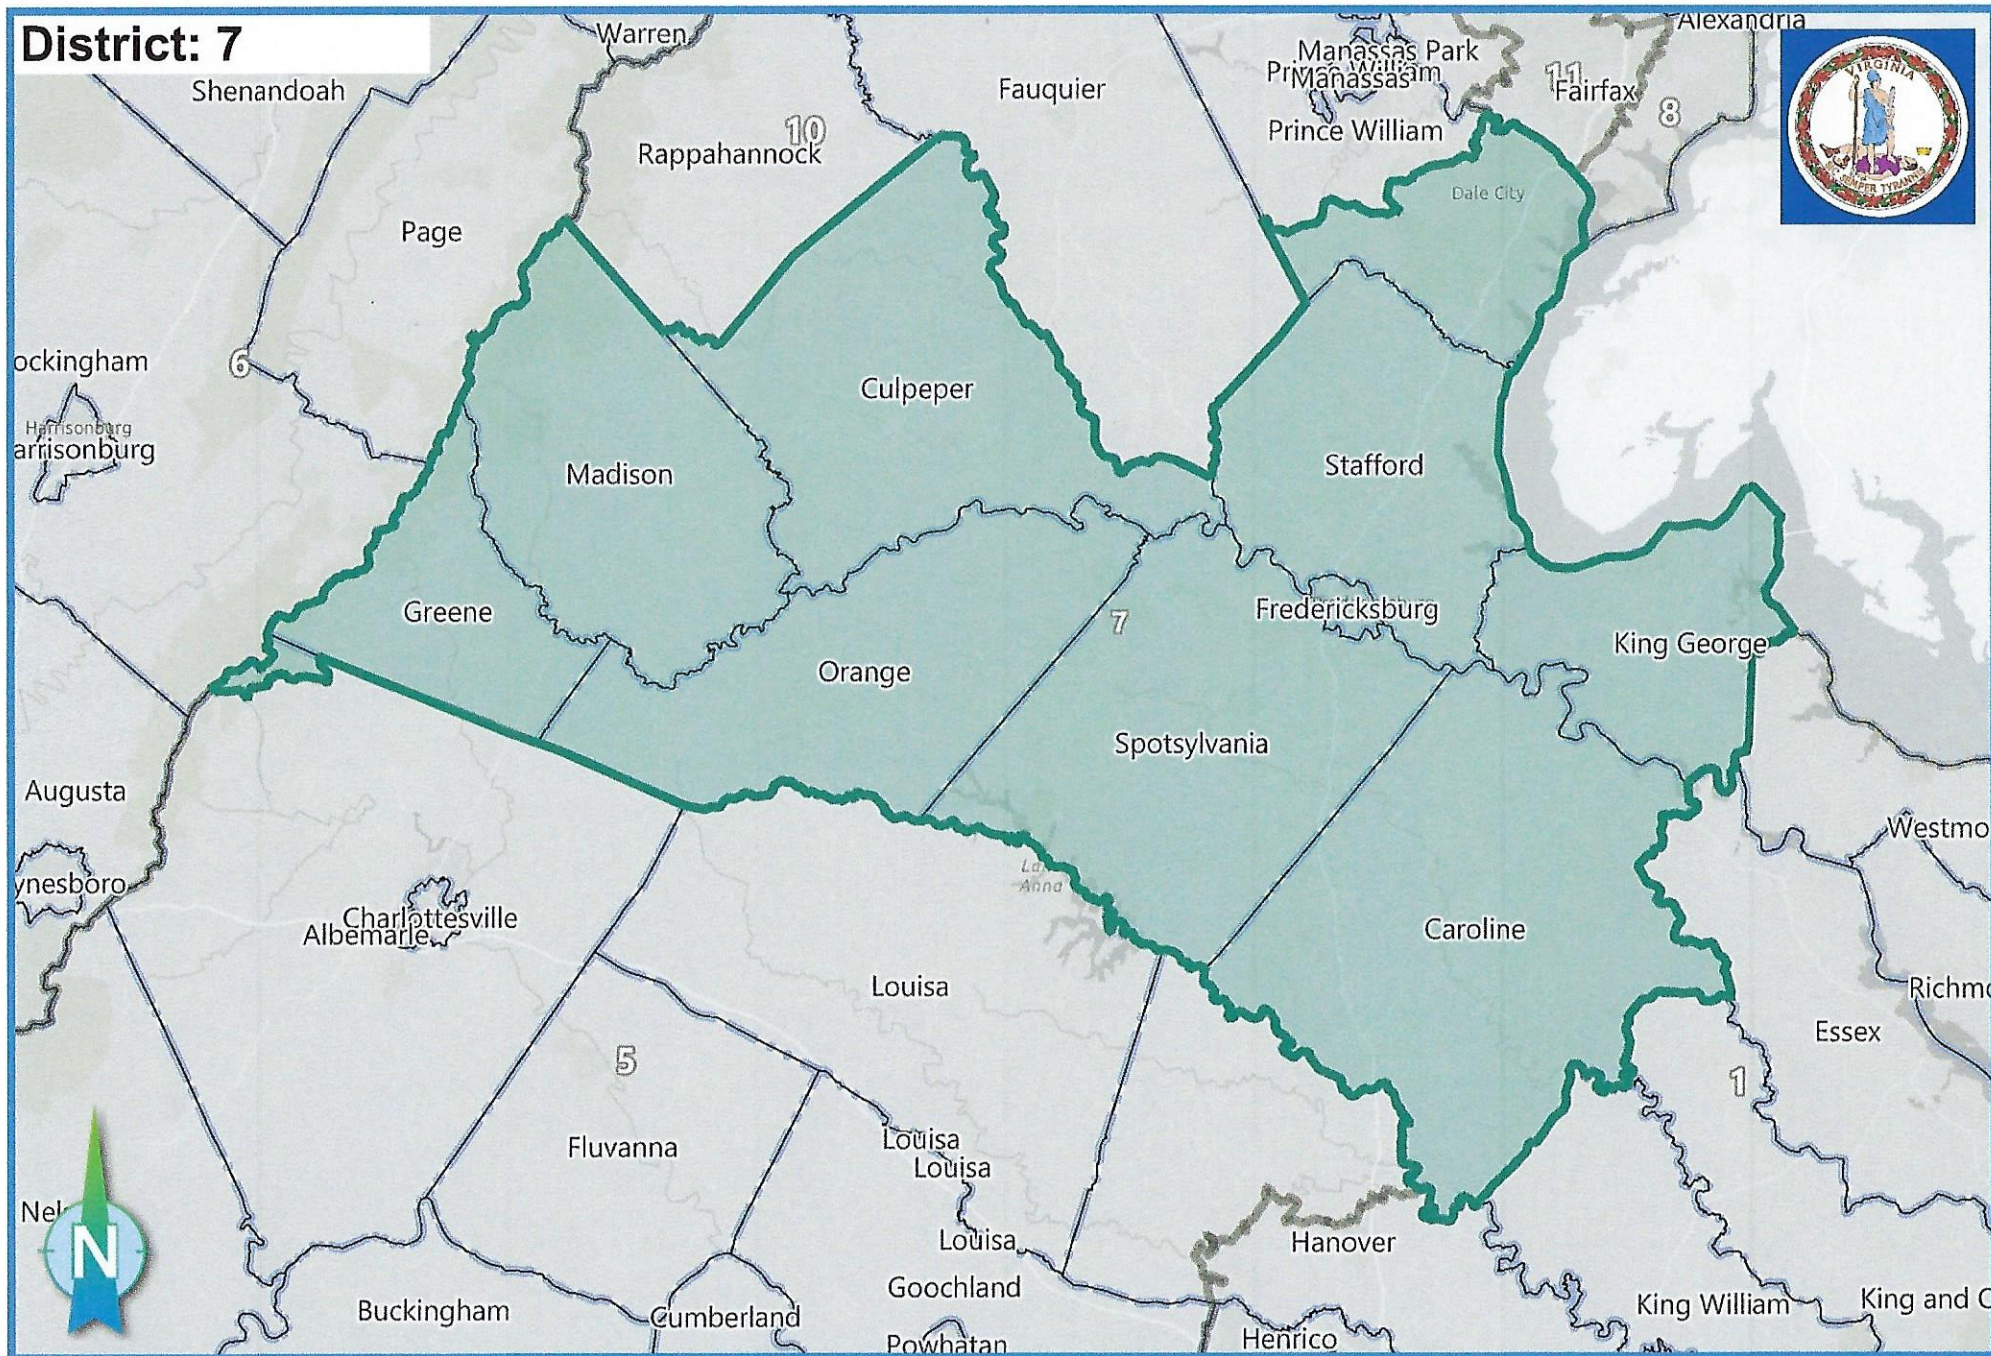

# District: 7

Ideal Population: 784,672      Deviation: 0.00 %      Total Population: 784,672

Based on: 2020 Census Geography, 2020 PL94-171